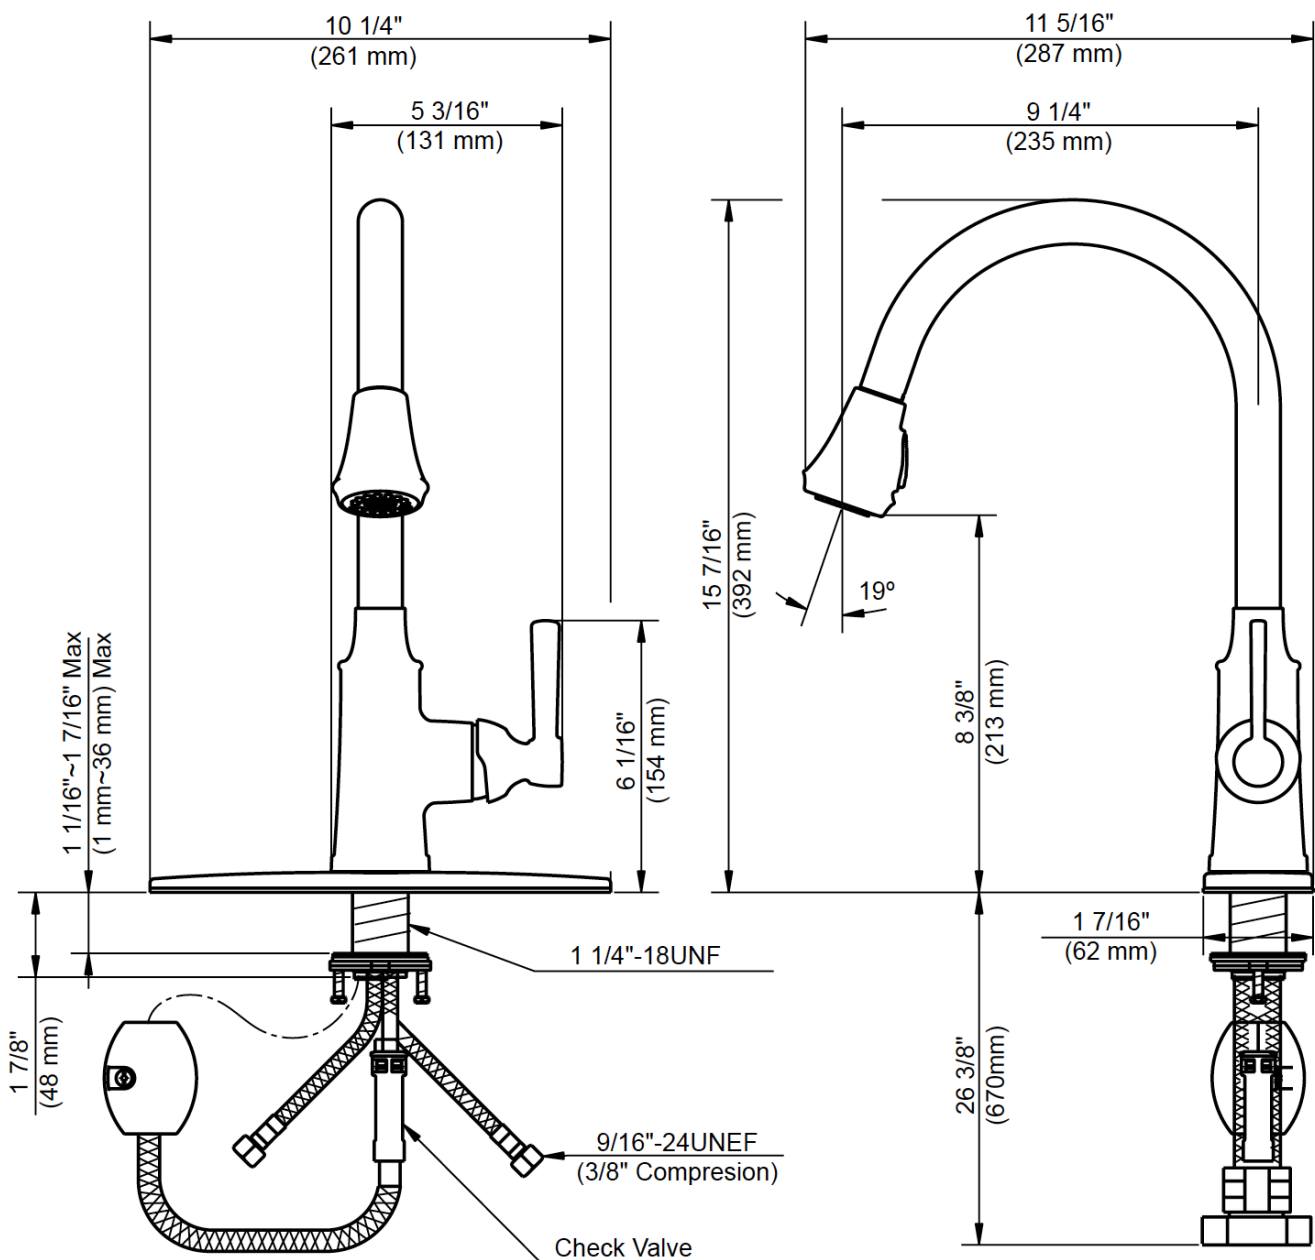

# Pull-Down Kitchen Faucet

Robinet de cuisine à bec arroseur  
Grifo extraíble de cocina

Product Specifications

LUXART®

*Adele*®

**AD137MD-CP  
AD137MD-BN  
AD137MD-ORB**

Contact your sales representative for more information or visit our website at [luxartcollection.com](http://luxartcollection.com)