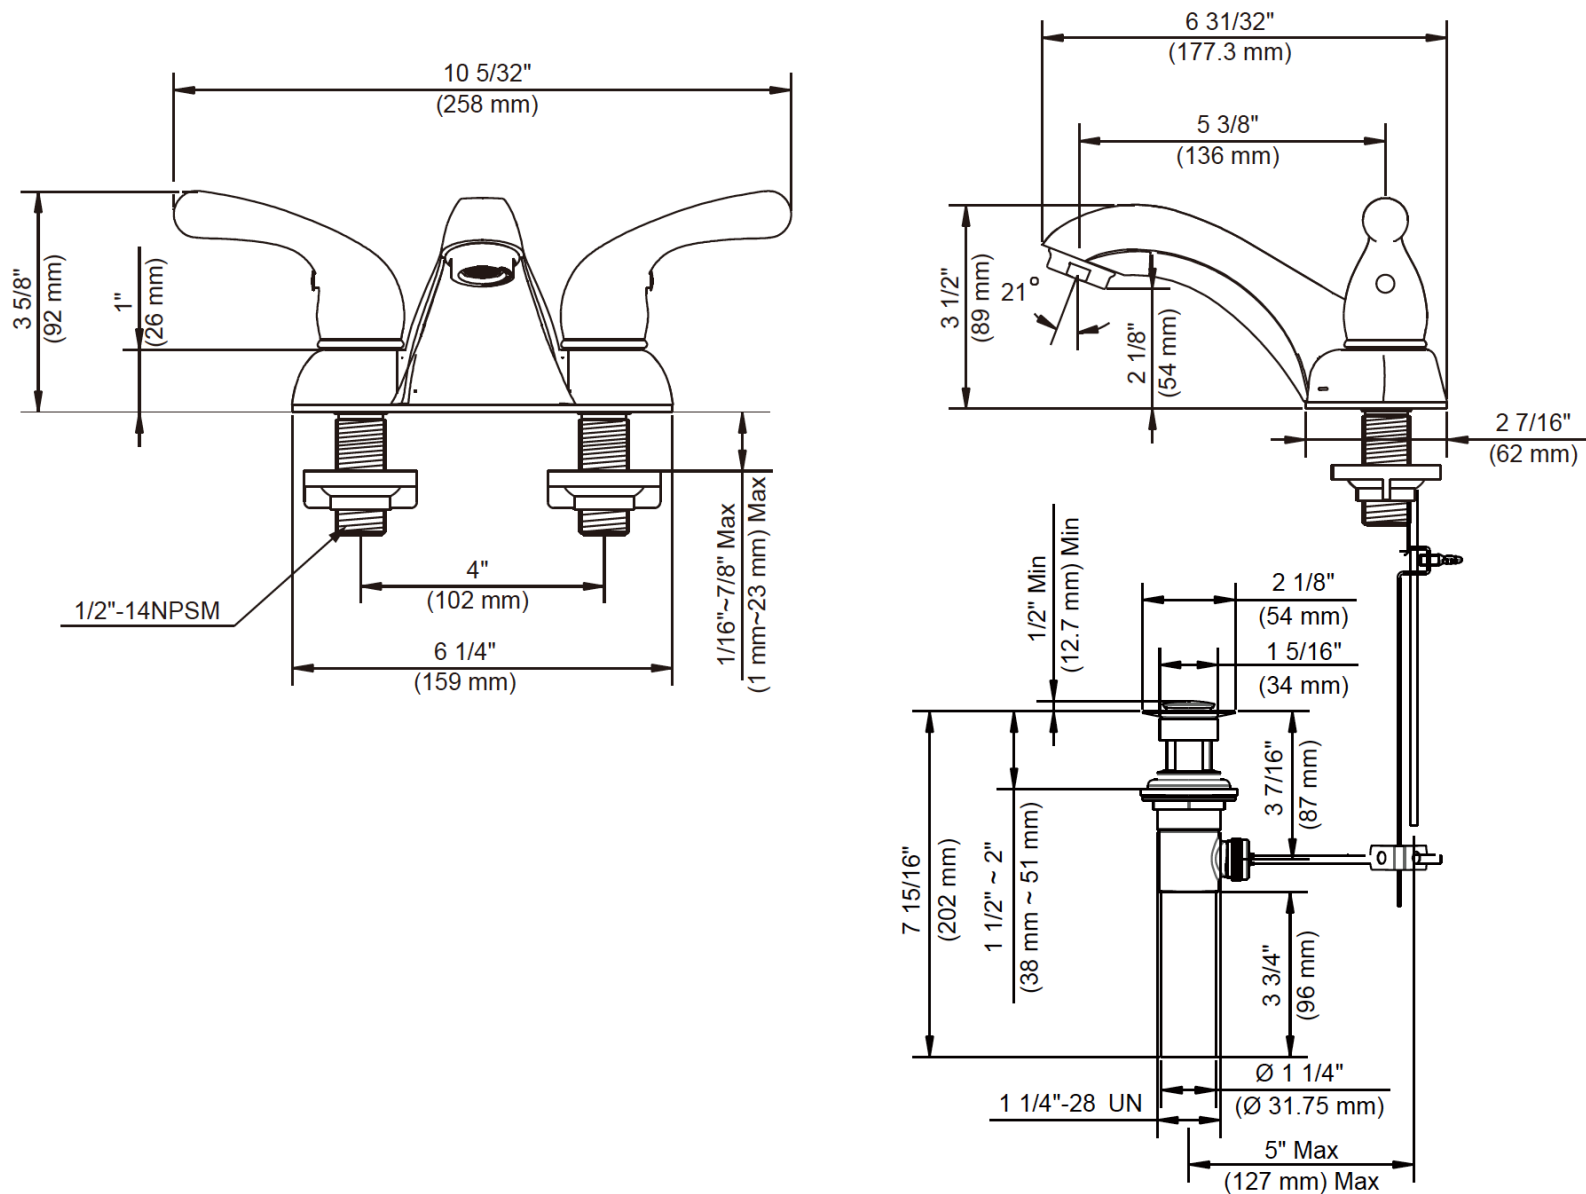

Contact your sales representative for more information or visit our website at mainlinecollection.com

Revised 9/2/2018