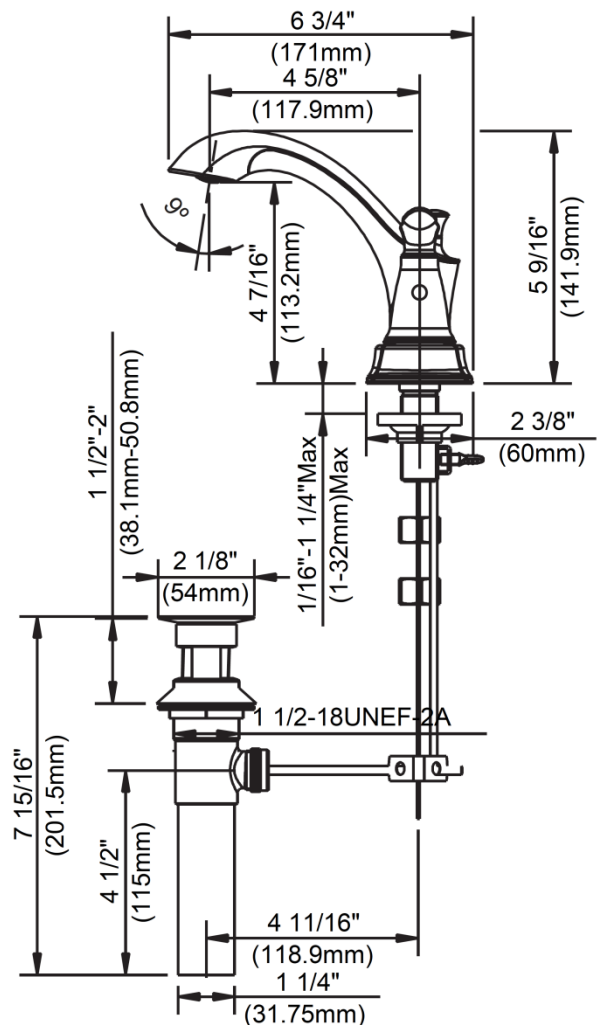

4" Centerset Lavatory Faucet

Robinet de lavabo monopièce, entraxe de 4 po
Grifo para lavabo, distancia de 4"

Product Specifications

MAINLINE
Elite Series

BRITANNIA®

**BR221-PUCP
BR221-PUBN
BR221-PUORB**

Contact your sales representative for more information or visit our website at mainlinecollection.com