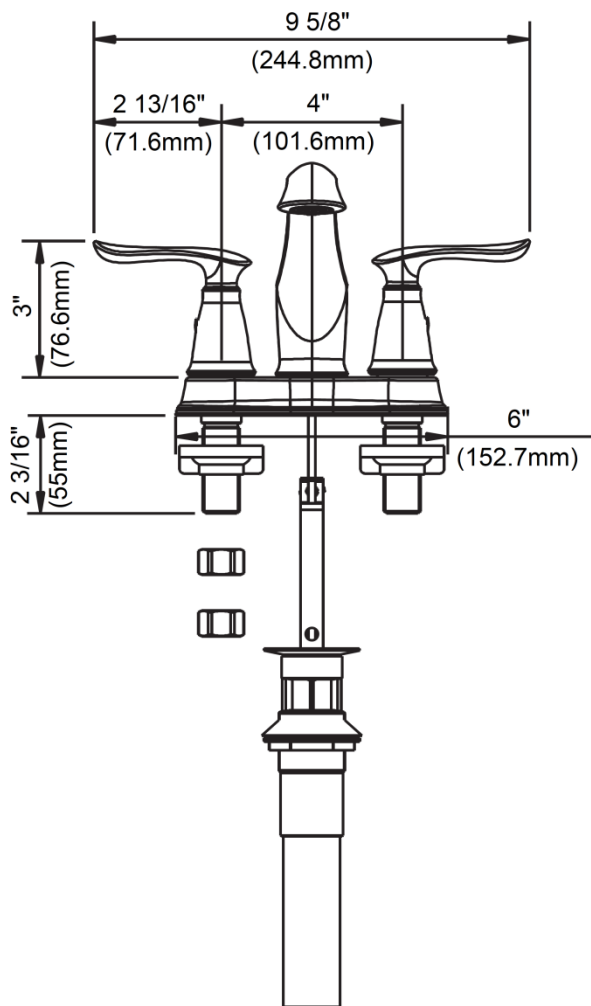

4" Centerset Lavatory Faucet

Robinet de lavabo monopièce, entraxe de 4 po
Grifo para lavabo, distancia de 4"

Product Specifications

MAINLINE
Elite Series

BRITANNIA®

**BR221-PUCP
BR221-PUBN
BR221-PUORB**

Contact your sales representative for more information or visit our website at mainlinecollection.com