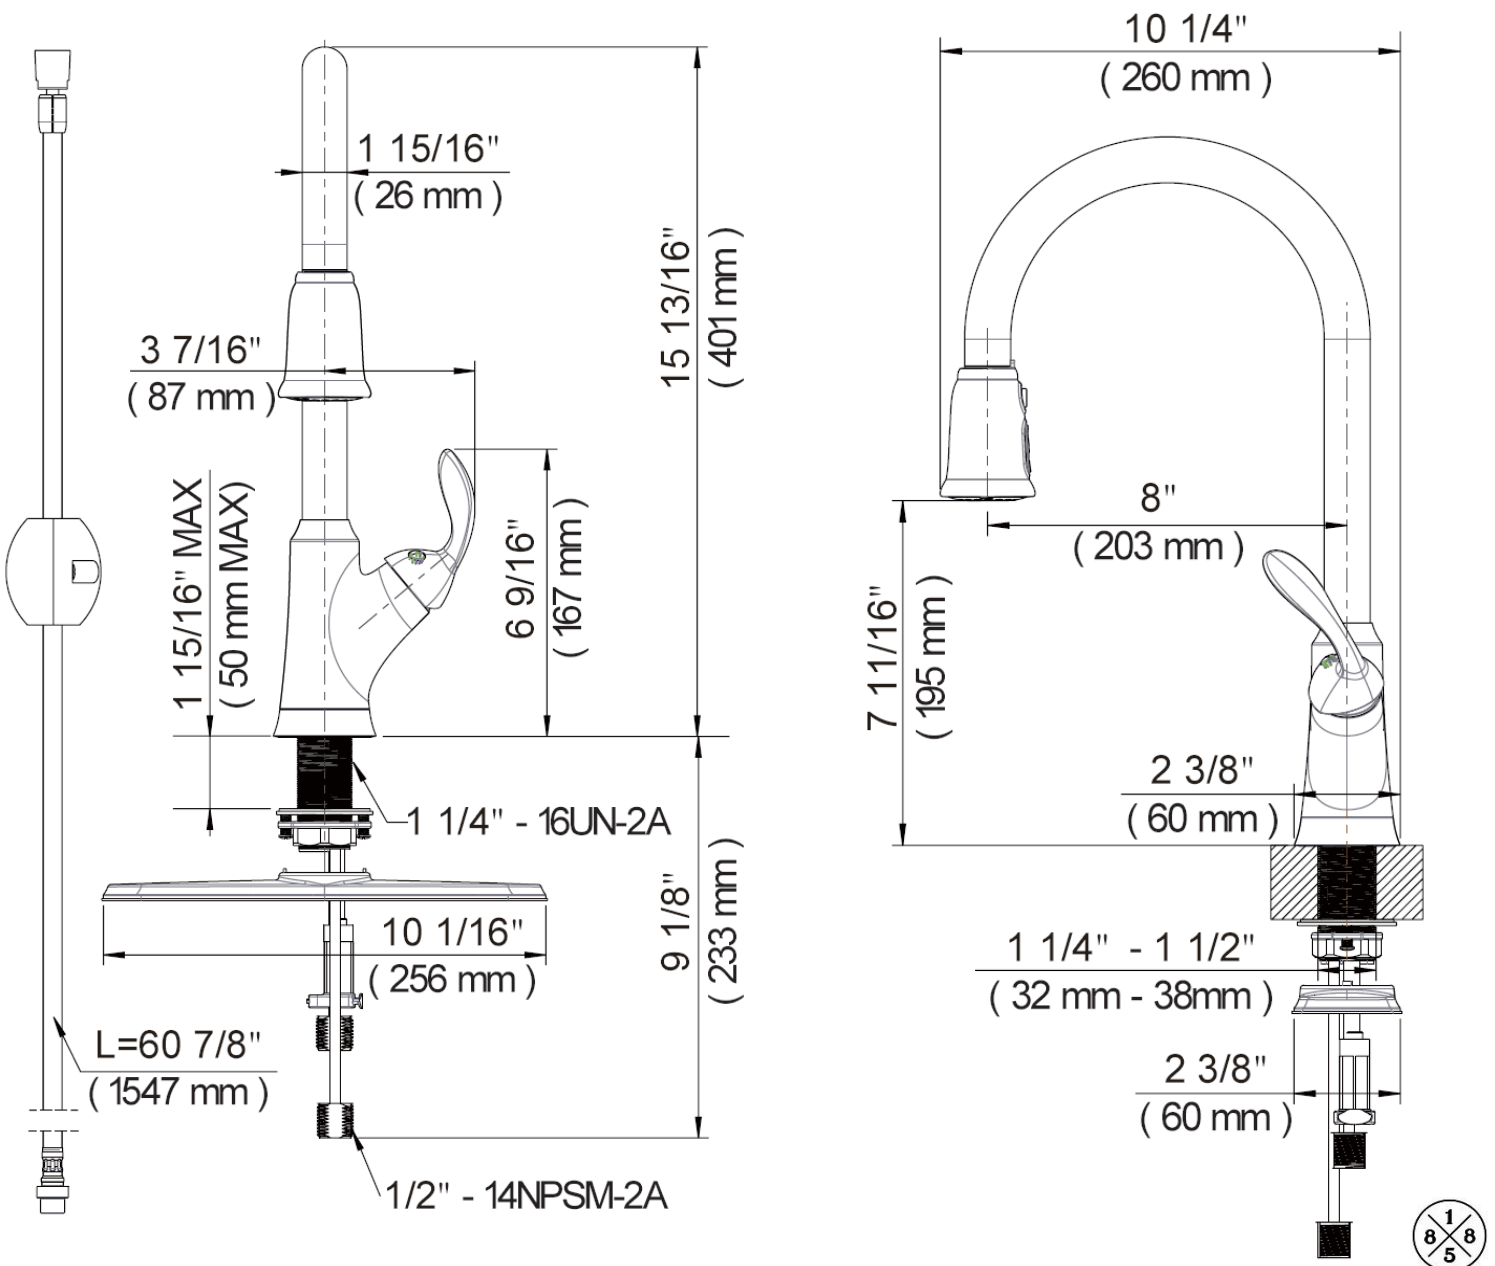

# Pull-down Kitchen Faucet

Robinet de cuisine à bec arroseur  
Grifo extraíble de cocina

Product Specifications

**MAINLINE**  
Elite Series

*Tremé*

TR137-CP  
TR137-BN  
TR137-ORB

Contact your sales representative for more information or visit our website at [mainlinecollection.com](http://mainlinecollection.com)