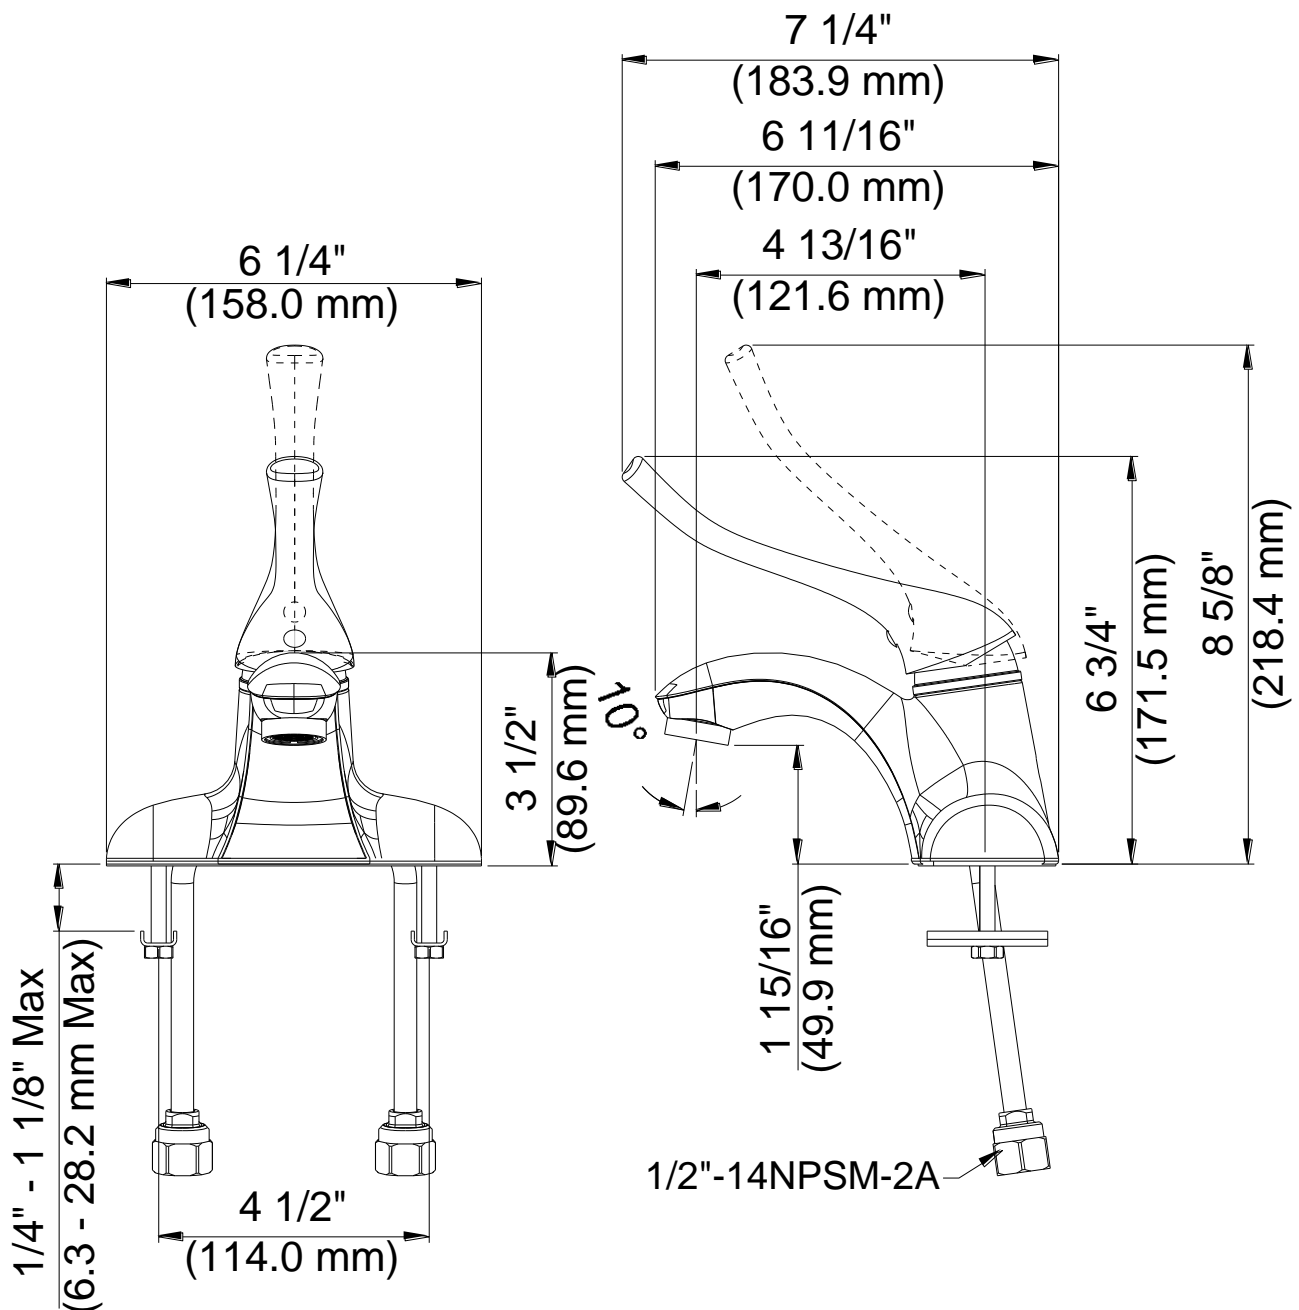

4" Centerset Lavatory Faucet

Robinet de lavabo monopièce, entraxe de 4 po
Grifo para lavabo, distancia de 4"

Product Specifications

MAINLINE® XD

XD231E-CP

Contact your sales representative for more information or visit our website at mainlinecollection.com